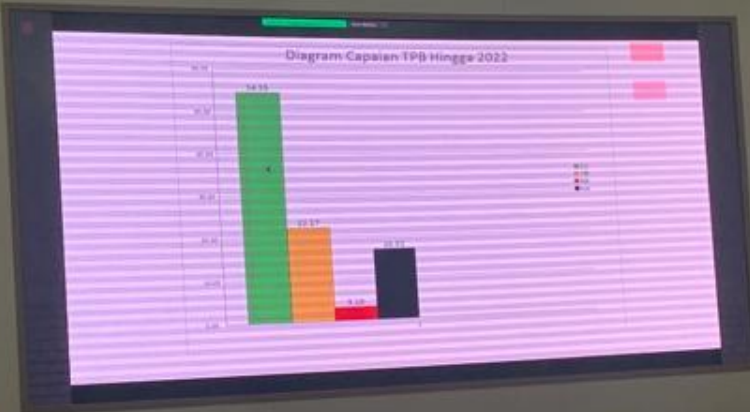

**KICK OFF MEETING
PENYUSUNAN RPIPD
KABUPATEN KUTAI KARTANEGARA TAHUN 2025 - 2040**

RPJMD