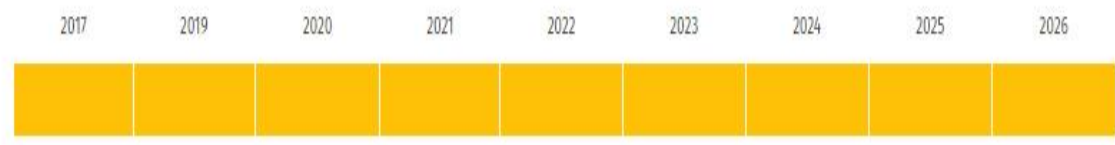

**246**  
Google Citations

**S4**  
Current Accreditation

Google Scholar Garuda Website Editor URL

History Accreditation

Garuda Google Scholar

Journal By Google Scholar

	All	Since 2017
Citation	246	246
h-index	5	5
i10-index	2	2